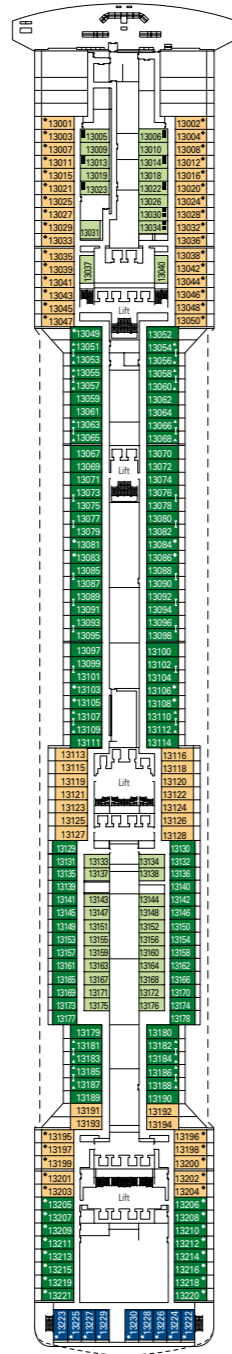

MSC Divina

Use the deck plans to select your ideal cabin.
Choose the deck you wish then use the colours to identify the category of accommodation you desire.

Cabins 1751 | Guests 4345

Cabin Categories and Experiences.

LEGEND

- ▲ Sofa bed
- ◆ Double sofa bed
- 3rd bed is a pullman bed
- 3rd and 4th beds are pullman beds
- ⌵ Connecting Cabins
- Cabins with panoramic sealed window
- H Cabins for guests with disabilities or reduced mobility
- ★ Juliet balcony (non-walkable area)
- Cabins with partial view
- Balcony with metal balustrade
- Balcony with half glass half metal balustrade

* The ship offers many family cabins which are the combination of 2 connected cabins. Please contact your travel agent for all the available options.
• All cabins have one double bed convertible to two single beds.
• 3rd and 4th beds available in all categories.
○ Sealed panoramic window.

DECK 16
URANO

DECK 15
MERCURIO

DECK 13
CUPIDO

DECK 12
AURORA

DECK 11
IRIDE

DECK 10
GIUNONE

DECK 9
MINERVA

DECK 8
ARTEMIDE