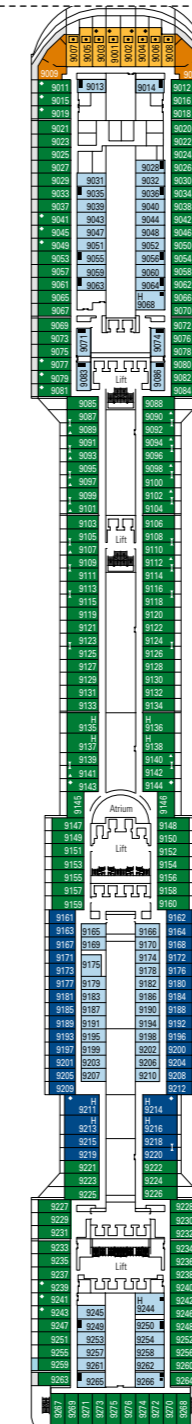

MSC Divina

Use the deck plans to select your ideal cabin.
Choose the deck you wish then use the colours to identify the category of accommodation you desire.

Cabins 1751 | Guests 4345

Cabin Categories and Experiences.

LEGEND

- ▲ Sofa bed
- ◆ Double sofa bed
- 3rd bed is a pullman bed
- 3rd and 4th beds are pullman beds
- ⌵ Connecting Cabins
- Cabins with panoramic sealed window
- H Cabins for guests with disabilities or reduced mobility
- ★ Juliet balcony (non-walkable area)
- Cabins with partial view
- Balcony with metal balustrade
- Balcony with half glass half metal balustrade

DECK 16
URANO

DECK 15
MERCURIO

DECK 13
CUPIDO

DECK 12
AURORA

DECK 11
IRIDE

DECK 10
GIUNONE

DECK 9
MINERVA

DECK 8
ARTEMIDE

DECK 5
SATURNO

*Data and descriptions are subject to change and will be verified at the time of booking.