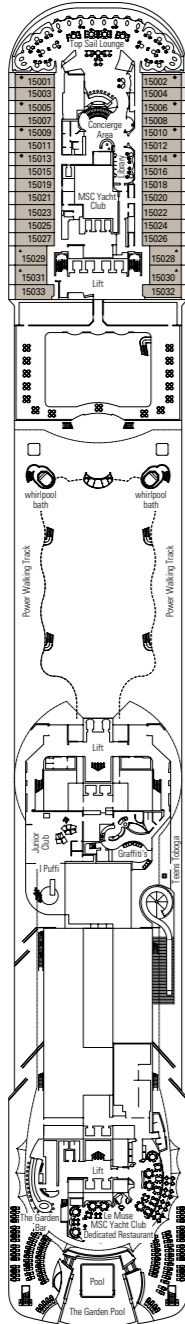

LEGEND

- ▲ Sofa bed
- Double sofa bed
- 3rd bed is a pullman bed
- 3rd and 4th beds are pullman beds
- ⌵ Connecting Cabins
- Cabins with panoramic sealed window
- H Cabins for guests with disabilities or reduced mobility
- ★ Juliet balcony (non-walkable area)
- Cabins with partial view
- Balcony with metal balustrade
- Balcony with half glass half metal balustrade

* The ship offers many family cabins which are the combination of 2 connected cabins. Please contact your travel agent for all the available options.
• All cabins have one double bed convertible to two single beds.
• 3rd and 4th beds available in all categories.
○ Sealed panoramic window.

DECK 16
URANO

DECK 15
MERCURIO