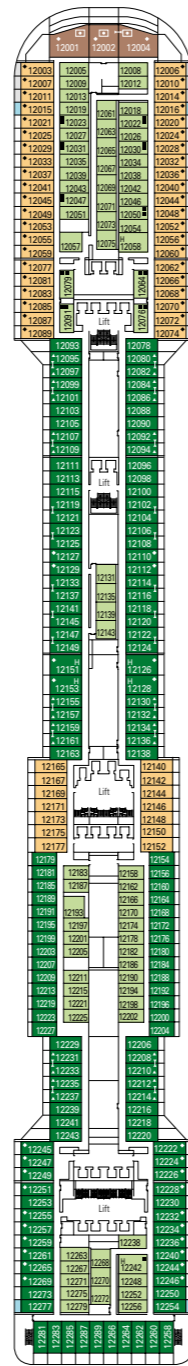

MSC Divina

Use the deck plans to select your ideal cabin.
Choose the deck you wish then use the colours to identify the category of accommodation you desire.

Cabins 1751 | Guests 4345

Cabin Categories and Experiences.

LEGEND

- ▲ Sofa bed
- ◆ Double sofa bed
- 3rd bed is a pullman bed
- 3rd and 4th beds are pullman beds
- ⌵ Connecting Cabins
- Cabins with panoramic sealed window
- H Cabins for guests with disabilities or reduced mobility
- ★ Juliet balcony (non-walkable area)
- Cabins with partial view
- Balcony with metal balustrade
- Balcony with half glass half metal balustrade

* The ship offers many family cabins which are the combination of 2 connected cabins. Please contact your travel agent for all the available options.
• All cabins have one double bed convertible to two single beds.
• 3rd and 4th beds available in all categories.
○ Sealed panoramic window.

DECK 16
URANO

DECK 15
MERCURIO

DECK 13
CUPIDO

DECK 12
AURORA

DECK 11
IRIDE

DECK 10
GIUNONE

DECK 9
MINERVA

DECK 8
ARTEMIDE