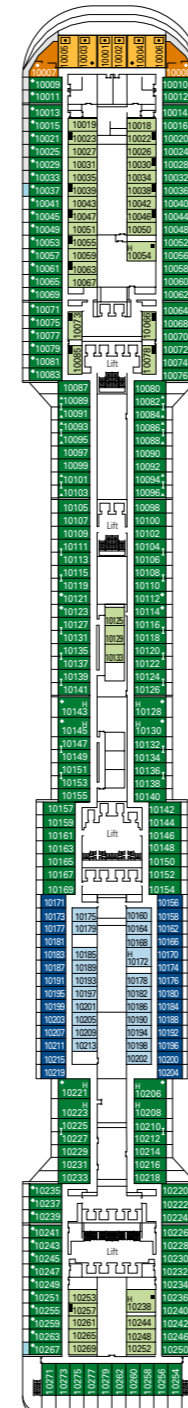

MSC Divina

Use the deck plans to select your ideal cabin.
Choose the deck you wish then use the colours to identify the category of accommodation you desire.

Cabins 1751 | Guests 4345

Cabin Categories and Experiences.

LEGEND

- ▲ Sofa bed
- ◆ Double sofa bed
- 3rd bed is a pullman bed
- 3rd and 4th beds are pullman beds
- ⌵ Connecting Cabins
- Cabins with panoramic sealed window
- H Cabins for guests with disabilities or reduced mobility
- ★ Juliet balcony (non-walkable area)
- Cabins with partial view
- Balcony with metal balustrade
- Balcony with half glass half metal balustrade

DECK 16
URANO

DECK 15
MERCURIO

DECK 13
CUPIDO

DECK 12
AURORA

DECK 11
IRIDE

DECK 10
GIUNONE

DECK 9
MINERVA

DECK 8
ARTEMIDE

DECK 5
SATURNO

*Data and descriptions are subject to change and will be verified at the time of booking.