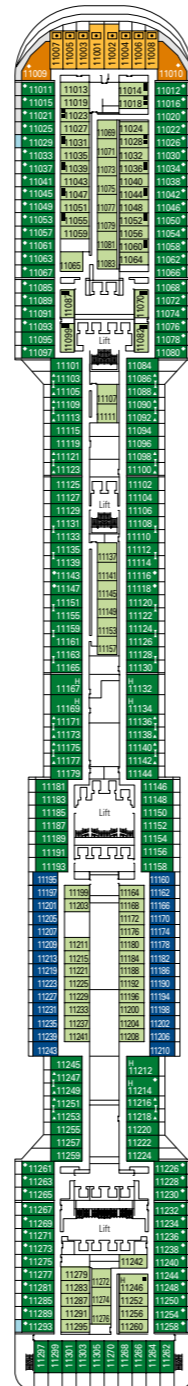

MSC Divina

Use the deck plans to select your ideal cabin.
Choose the deck you wish then use the colours to identify the category of accommodation you desire.

Cabins 1751 | Guests 4345

Cabin Categories and Experiences.

LEGEND

- ▲ Sofa bed
- ◆ Double sofa bed
- 3rd bed is a pullman bed
- 3rd and 4th beds are pullman beds
- ⌵ Connecting Cabins
- Cabins with panoramic sealed window
- H Cabins for guests with disabilities or reduced mobility
- ★ Juliet balcony (non-walkable area)
- Cabins with partial view
- Balcony with metal balustrade
- Balcony with half glass half metal balustrade

DECK 16
URANO

DECK 15
MERCURIO

DECK 13
CUPIDO

DECK 12
AURORA

DECK 11
IRIDE

DECK 10
GIUNONE

DECK 9
MINERVA

DECK 8
ARTEMIDE

DECK 5
SATURNO

*Data and descriptions are subject to change and will be verified at the time of booking.