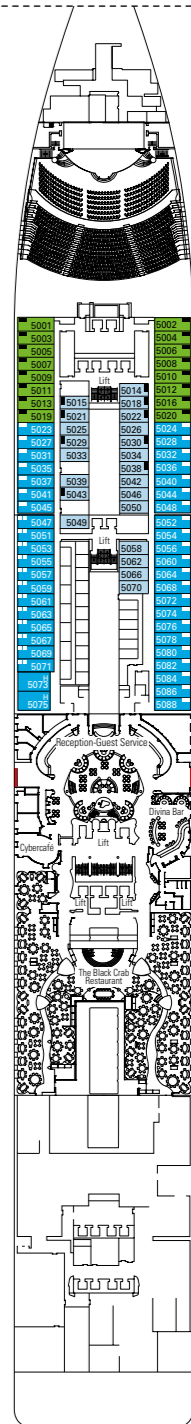

MSC Divina

Use the deck plans to select your ideal cabin.
Choose the deck you wish then use the colours to identify the category of accommodation you desire.

Cabins 1751 | Guests 4345

Cabin Categories and Experiences.

LEGEND

- ▲ Sofa bed
- ◆ Double sofa bed
- 3rd bed is a pullman bed
- 3rd and 4th beds are pullman beds
- ⌵ Connecting Cabins
- Cabins with panoramic sealed window
- H Cabins for guests with disabilities or reduced mobility
- ★ Juliet balcony (non-walkable area)
- Cabins with partial view
- Balcony with metal balustrade
- Balcony with half glass half metal balustrade

DECK 16
URANO

DECK 15
MERCURIO

DECK 13
CUPIDO

DECK 12
AURORA

DECK 11
IRIDE

DECK 10
GIUNONE

DECK 9
MINERVA

DECK 8
ARTEMIDE

DECK 5
SATURNO

*Data and descriptions are subject to change and will be verified at the time of booking.