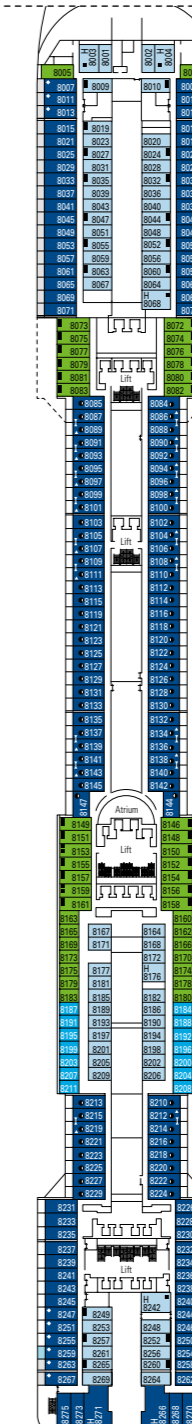

MSC Divina

Use the deck plans to select your ideal cabin.
Choose the deck you wish then use the colours to identify the category of accommodation you desire.

Cabins 1751 | Guests 4345

Cabin Categories and Experiences.

LEGEND

- ▲ Sofa bed
- ◆ Double sofa bed
- 3rd bed is a pullman bed
- 3rd and 4th beds are pullman beds
- ⌵ Connecting Cabins
- Cabins with panoramic sealed window
- H Cabins for guests with disabilities or reduced mobility
- ★ Juliet balcony (non-walkable area)
- Cabins with partial view
- Balcony with metal balustrade
- Balcony with half glass half metal balustrade

DECK 16
URANO

DECK 15
MERCURIO

DECK 13
CUPIDO

DECK 12
AURORA

DECK 11
IRIDE

DECK 10
GIUNONE

DECK 9
MINERVA

DECK 8
ARTEMIDE

DECK 5
SATURNO

*Data and descriptions are subject to change and will be verified at the time of booking.