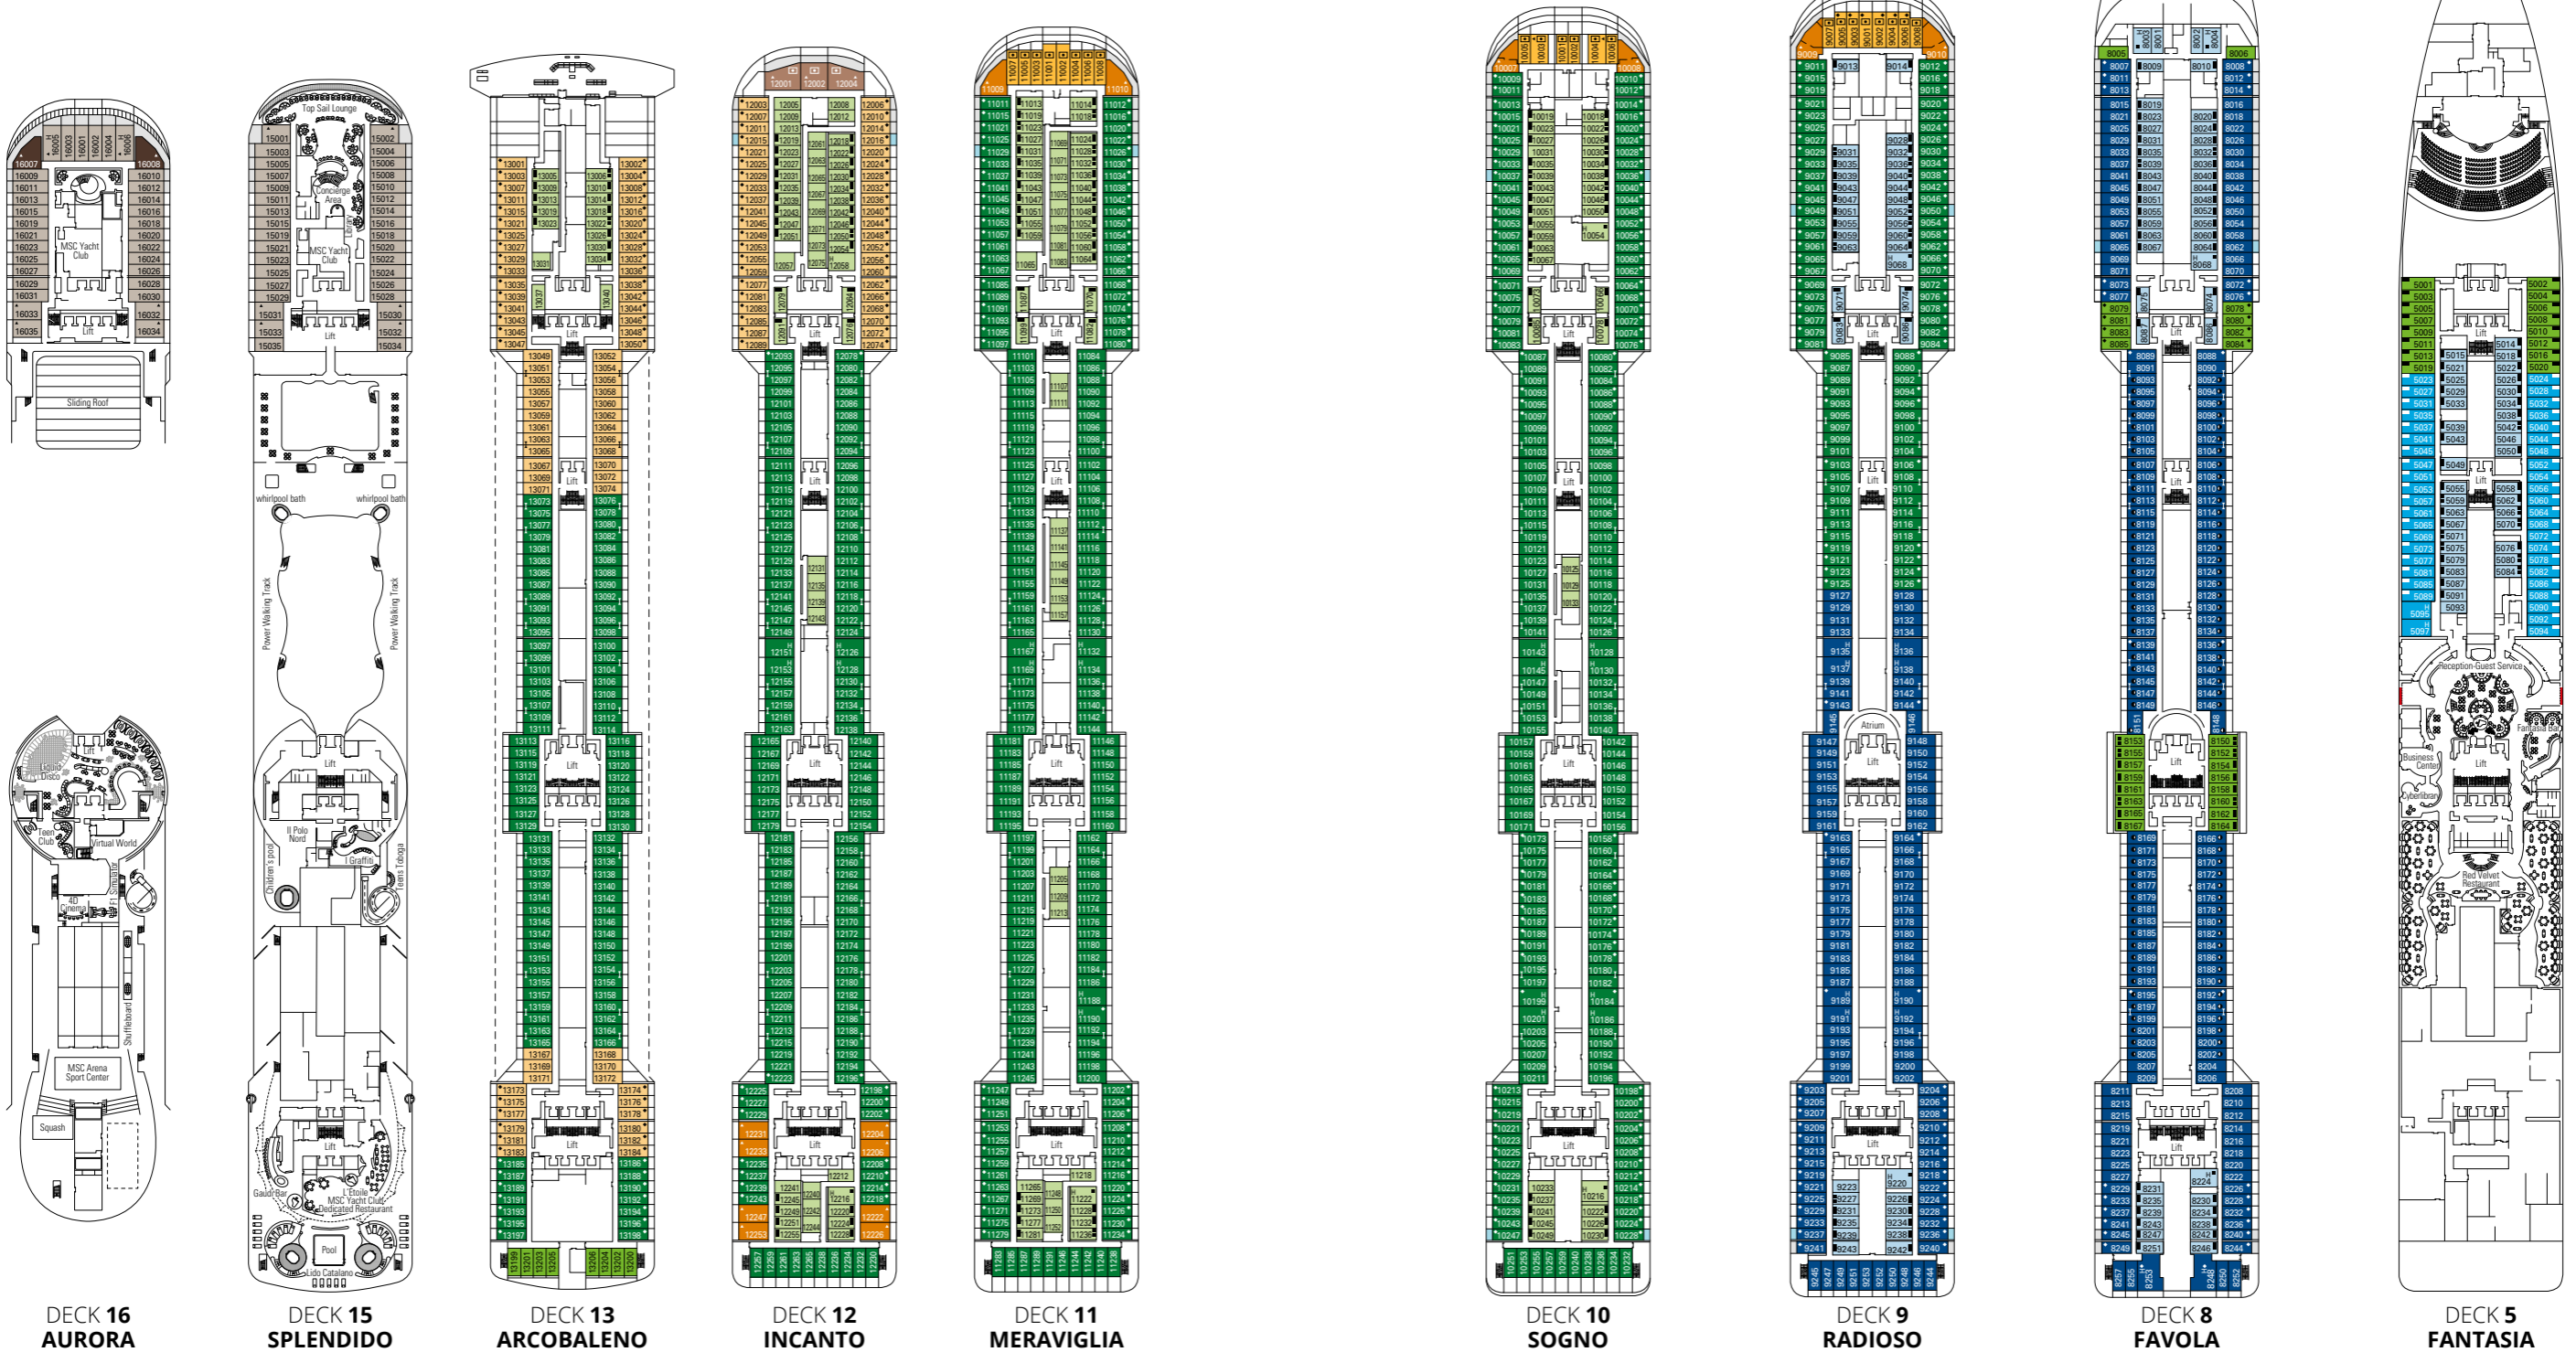

MSC Fantasia

Use the deck plans to select your ideal cabin.
Choose the deck you wish then use the colours to identify the category of accommodation you desire.

Cabins 1637 | Guests 4363

Cabin Categories and Experiences.

BELLA EXPERIENCE

- Interior
- Ocean View
- Balcony

FANTASTICA EXPERIENCE

- Interior
- Ocean View
- Balcony
- Family Cabins*

AUREA EXPERIENCE

- Balcony
- Suite*
- Suite

MSC YACHT CLUB

- Deluxe Suite
- Executive & Family Suite*
- Royal Suite

LEGEND

- ▲ Sofa bed
- ◆ Double sofa bed
- 3rd bed is a pullman bed
- 3rd and 4th beds are pullman beds
- ↔ Connecting Cabins
- Cabins with panoramic sealed window
- H Cabins for guests with disabilities or reduced mobility
- Cabins with partial view
- Balcony with metal balustrade
- Balcony with half glass half metal balustrade

- * The ship offers many family cabins which are the combination of 2 connected cabins. Please contact your travel agent for all the available options.
- All cabins have one double bed convertible to two single beds.
- 3rd bed available in all categories.
- 4th bed available in all categories except for Aurea Suites and MSC Yacht Club Suites.
- *Sealed panoramic window.