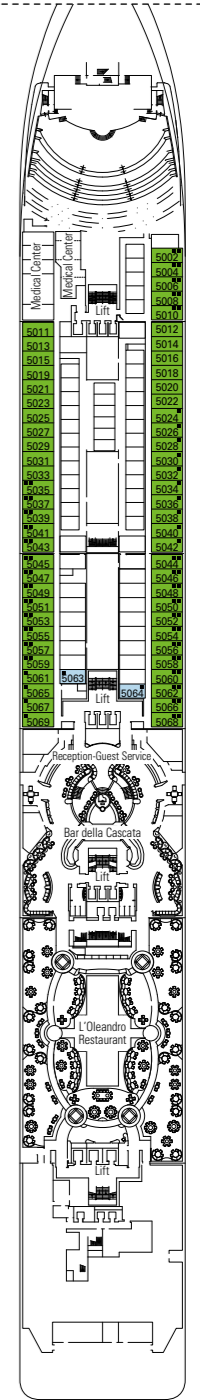

MSC Musica

Use the deck plans to select your ideal cabin.
Choose the deck you wish then use the colours to identify the category of accommodation you desire.

Cabins 1275 | Guests 3223

Cabin Categories and Experiences.

BELLA EXPERIENCE

- Interior
- Outside with Partial View
- Balcony

FANTASTICA EXPERIENCE

- Interior
- Ocean View
- Balcony
- Family Cabins*

AUREA EXPERIENCE

- Balcony
- Suite

LEGEND

- ▲ Sofa bed
- ◆ Double sofa bed
- 3rd bed is a pullman bed
- 3rd and 4th beds are pullman beds
- ↔ Connecting Cabins
- H Cabins for guests with disabilities or reduced mobility
- Cabins with partial view
- Balcony with metal balustrade
- Balcony with half glass half metal balustrade

- * The ship offers many family cabins which are the combination of 2 connected cabins. Please contact your travel agent for all the available options.
- All cabins have one double bed convertible to two single beds except in cabins for guests with disabilities or reduced mobility (H), this does not apply to cabin 15025.
- 3rd bed available in all categories except for Balcony Bella.
- 4th bed available in all categories except for Balcony Bella and Balcony Aurea.

DECK 15
CANTATA

DECK 14
CAPRICCIO

DECK 12
VIRTUOSO

DECK 11
ADAGIO

DECK 10
MINUETTO

DECK 9
INTERMEZZO

DECK 8
FORTE

DECK 5
GRAZIOSO