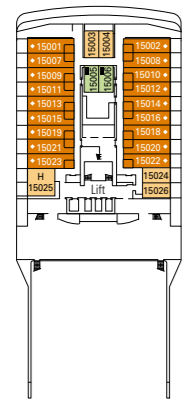

BELLA EXPERIENCE

- Interior
- Outside with Partial View
- Balcony

FANTASTICA EXPERIENCE

- Interior
- Ocean View
- Balcony
- Family Cabins*

AUREA EXPERIENCE

- Balcony
- Suite

LEGEND

- ▲ Sofa bed
- ◆ Double sofa bed
- 3rd bed is a pullman bed
- 3rd and 4th beds are pullman beds
- ↔ Connecting Cabins
- H Cabins for guests with disabilities or reduced mobility
- Cabins with partial view
- Balcony with metal balustrade
- Balcony with half glass half metal balustrade

- * The ship offers many family cabins which are the combination of 2 connected cabins. Please contact your travel agent for all the available options.
- All cabins have one double bed convertible to two single beds except in cabins for guests with disabilities or reduced mobility (H), this does not apply to cabin 15025.
- 3rd bed available in all categories except for Balcony Bella.
- 4th bed available in all categories except for Balcony Bella and Balcony Aurea.