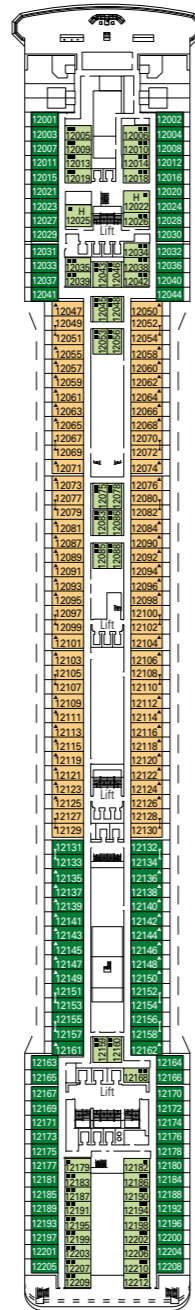

MSC Musica

Use the deck plans to select your ideal cabin.
Choose the deck you wish then use the colours to identify the category of accommodation you desire.

Cabins 1275 | Guests 3223

Cabin Categories and Experiences.

BELLA EXPERIENCE

- Interior
- Outside with Partial View
- Balcony

FANTASTICA EXPERIENCE

- Interior
- Ocean View
- Balcony
- Family Cabins*

AUREA EXPERIENCE

- Balcony
- Suite

LEGEND

- ▲ Sofa bed
- ◆ Double sofa bed
- 3rd bed is a pullman bed
- 3rd and 4th beds are pullman beds
- ↔ Connecting Cabins
- H Cabins for guests with disabilities or reduced mobility
- Cabins with partial view
- Balcony with metal balustrade
- Balcony with half glass half metal balustrade

- * The ship offers many family cabins which are the combination of 2 connected cabins. Please contact your travel agent for all the available options.
- All cabins have one double bed convertible to two single beds except in cabins for guests with disabilities or reduced mobility (H), this does not apply to cabin 15025.
- 3rd bed available in all categories except for Balcony Bella.
- 4th bed available in all categories except for Balcony Bella and Balcony Aurea.

DECK 15
CANTATA

DECK 14
CAPRICCIO

DECK 12
VIRTUOSO

DECK 11
ADAGIO

DECK 10
MINUETTO

DECK 9
INTERMEZZO

DECK 8
FORTE

DECK 5
GRAZIOSO