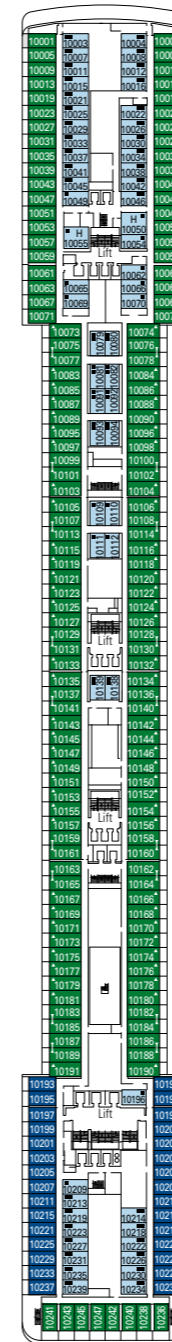

MSC Musica

Use the deck plans to select your ideal cabin.
Choose the deck you wish then use the colours to identify the category of accommodation you desire.

Cabins 1275 | Guests 3223

Cabin Categories and Experiences.

BELLA EXPERIENCE

- Interior
- Outside with Partial View
- Balcony

FANTASTICA EXPERIENCE

- Interior
- Ocean View
- Balcony
- Family Cabins*

AUREA EXPERIENCE

- Balcony
- Suite

LEGEND

- ▲ Sofa bed
- ◆ Double sofa bed
- 3rd bed is a pullman bed
- 3rd and 4th beds are pullman beds
- ↔ Connecting Cabins
- H Cabins for guests with disabilities or reduced mobility
- Cabins with partial view
- Balcony with metal balustrade
- Balcony with half glass half metal balustrade

- * The ship offers many family cabins which are the combination of 2 connected cabins. Please contact your travel agent for all the available options.
- All cabins have one double bed convertible to two single beds except in cabins for guests with disabilities or reduced mobility (H), this does not apply to cabin 15025.
- 3rd bed available in all categories except for Balcony Bella.
- 4th bed available in all categories except for Balcony Bella and Balcony Aurea.

DECK 15
CANTATA

DECK 14
CAPRICCIO

DECK 12
VIRTUOSO

DECK 11
ADAGIO

DECK 10
MINUETTO

DECK 9
INTERMEZZO

DECK 8
FORTE

DECK 5
GRAZIOSO