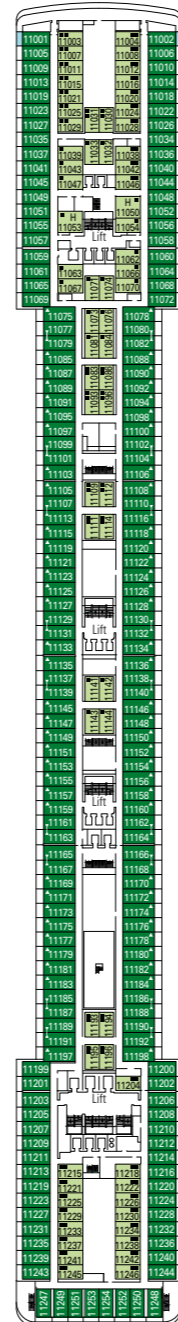

MSC Musica

Use the deck plans to select your ideal cabin.
Choose the deck you wish then use the colours to identify the category of accommodation you desire.

Cabins 1275 | Guests 3223

Cabin Categories and Experiences.

BELLA EXPERIENCE

- Interior
- Outside with Partial View
- Balcony

FANTASTICA EXPERIENCE

- Interior
- Ocean View
- Balcony
- Family Cabins*

AUREA EXPERIENCE

- Balcony
- Suite

LEGEND

- ▲ Sofa bed
- ◆ Double sofa bed
- 3rd bed is a pullman bed
- 3rd and 4th beds are pullman beds
- ↔ Connecting Cabins
- H Cabins for guests with disabilities or reduced mobility
- Cabins with partial view
- Balcony with metal balustrade
- Balcony with half glass half metal balustrade

- * The ship offers many family cabins which are the combination of 2 connected cabins. Please contact your travel agent for all the available options.
- All cabins have one double bed convertible to two single beds except in cabins for guests with disabilities or reduced mobility (H), this does not apply to cabin 15025.
- 3rd bed available in all categories except for Balcony Bella.
- 4th bed available in all categories except for Balcony Bella and Balcony Aurea.

DECK 15
CANTATA

DECK 14
CAPRICCIO

DECK 12
VIRTUOSO

DECK 11
ADAGIO

DECK 10
MINUETTO

DECK 9
INTERMEZZO

DECK 8
FORTE

DECK 5
GRAZIOSO