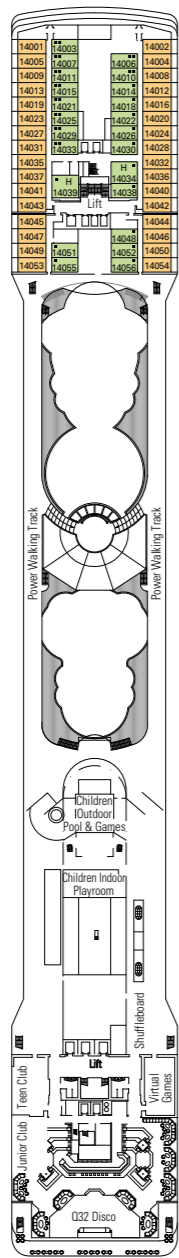

MSC Musica

Use the deck plans to select your ideal cabin.
Choose the deck you wish then use the colours to identify the category of accommodation you desire.

Cabins 1275 | Guests 3223

Cabin Categories and Experiences.

BELLA EXPERIENCE

- Interior
- Outside with Partial View
- Balcony

FANTASTICA EXPERIENCE

- Interior
- Ocean View
- Balcony
- Family Cabins*

AUREA EXPERIENCE

- Balcony
- Suite

LEGEND

- ▲ Sofa bed
- ◆ Double sofa bed
- 3rd bed is a pullman bed
- 3rd and 4th beds are pullman beds
- ↔ Connecting Cabins
- H Cabins for guests with disabilities or reduced mobility
- Cabins with partial view
- Balcony with metal balustrade
- Balcony with half glass half metal balustrade

- * The ship offers many family cabins which are the combination of 2 connected cabins. Please contact your travel agent for all the available options.
- All cabins have one double bed convertible to two single beds except in cabins for guests with disabilities or reduced mobility (H), this does not apply to cabin 15025.
- 3rd bed available in all categories except for Balcony Bella.
- 4th bed available in all categories except for Balcony Bella and Balcony Aurea.

DECK 15
CANTATA

DECK 14
CAPRICCIO

DECK 12
VIRTUOSO

DECK 11
ADAGIO

DECK 10
MINUETTO

DECK 9
INTERMEZZO

DECK 8
FORTE

DECK 5
GRAZIOSO