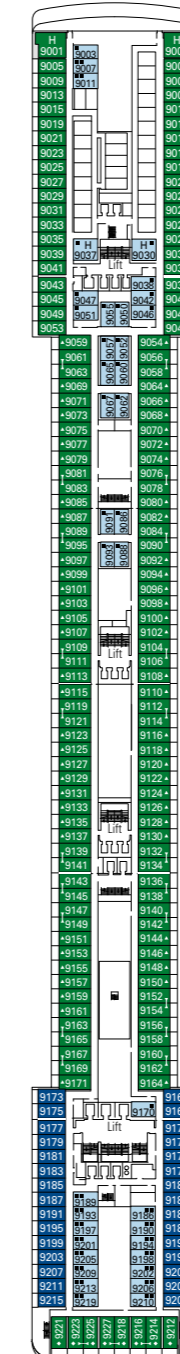

MSC Musica

Use the deck plans to select your ideal cabin.
Choose the deck you wish then use the colours to identify the category of accommodation you desire.

Cabins 1275 | Guests 3223

Cabin Categories and Experiences.

BELLA EXPERIENCE

- Interior
- Outside with Partial View
- Balcony

FANTASTICA EXPERIENCE

- Interior
- Ocean View
- Balcony
- Family Cabins*

AUREA EXPERIENCE

- Balcony
- Suite

LEGEND

- ▲ Sofa bed
- ◆ Double sofa bed
- 3rd bed is a pullman bed
- 3rd and 4th beds are pullman beds
- ↔ Connecting Cabins
- H Cabins for guests with disabilities or reduced mobility
- Cabins with partial view
- Balcony with metal balustrade
- Balcony with half glass half metal balustrade

- * The ship offers many family cabins which are the combination of 2 connected cabins. Please contact your travel agent for all the available options.
- All cabins have one double bed convertible to two single beds except in cabins for guests with disabilities or reduced mobility (H), this does not apply to cabin 15025.
- 3rd bed available in all categories except for Balcony Bella.
- 4th bed available in all categories except for Balcony Bella and Balcony Aurea.

DECK 15
CANTATA

DECK 14
CAPRICCIO

DECK 12
VIRTUOSO

DECK 11
ADAGIO

DECK 10
MINUETTO

DECK 9
INTERMEZZO

DECK 8
FORTE

DECK 5
GRAZIOSO