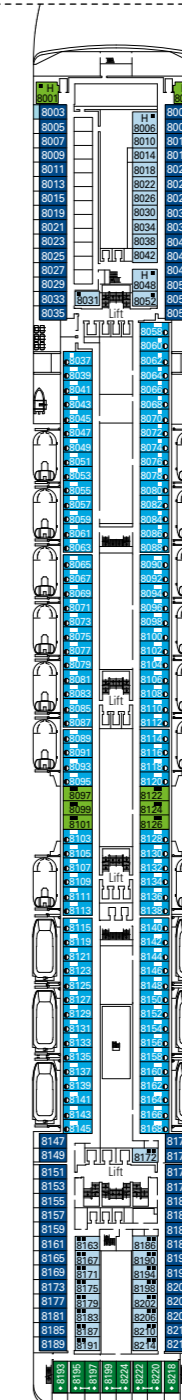

MSC Musica

Use the deck plans to select your ideal cabin.
Choose the deck you wish then use the colours to identify the category of accommodation you desire.

Cabins 1275 | Guests 3223

Cabin Categories and Experiences.

BELLA EXPERIENCE

- Interior
- Outside with Partial View
- Balcony

FANTASTICA EXPERIENCE

- Interior
- Ocean View
- Balcony
- Family Cabins*

AUREA EXPERIENCE

- Balcony
- Suite

LEGEND

- ▲ Sofa bed
- ◆ Double sofa bed
- 3rd bed is a pullman bed
- 3rd and 4th beds are pullman beds
- ↔ Connecting Cabins
- H Cabins for guests with disabilities or reduced mobility
- Cabins with partial view
- Balcony with metal balustrade
- Balcony with half glass half metal balustrade

- * The ship offers many family cabins which are the combination of 2 connected cabins. Please contact your travel agent for all the available options.
- All cabins have one double bed convertible to two single beds except in cabins for guests with disabilities or reduced mobility (H), this does not apply to cabin 15025.
- 3rd bed available in all categories except for Balcony Bella.
- 4th bed available in all categories except for Balcony Bella and Balcony Aurea.

DECK 15
CANTATA

DECK 14
CAPRICCIO

DECK 12
VIRTUOSO

DECK 11
ADAGIO

DECK 10
MINUETTO

DECK 9
INTERMEZZO

DECK 8
FORTE

DECK 5
GRAZIOSO