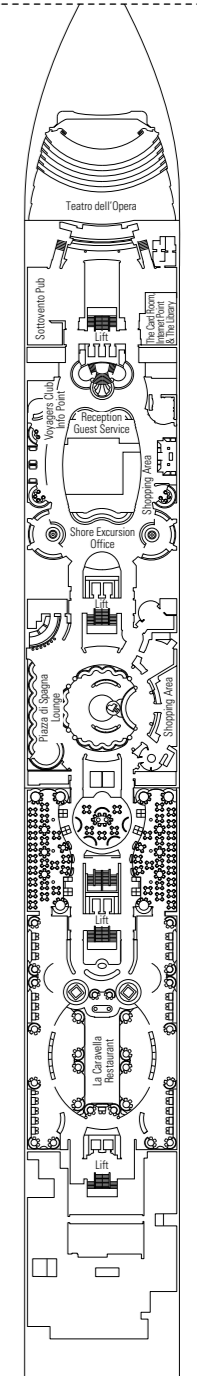

MSC Opera

Use the deck plans to select your ideal cabin.
Choose the deck you wish then use the colours to identify the category of accommodation you desire.

Cabins **1075** | Guests **2679**

Cabin Categories and Experiences.

BELLA EXPERIENCE

- Interior
- Outside with Partial View
- Balcony

FANTASTICA EXPERIENCE

- Interior
- Ocean View
- Balcony
- Family Cabins*

AUREA EXPERIENCE

- Balcony
- Suite

LEGEND

- ▲ Sofa bed
- ◆ Double sofa bed
- 3rd bed is a pullman bed
- 3rd and 4th beds are pullman beds
- ↔ Connecting Cabins
- H Cabins for guests with disabilities or reduced mobility
- Cabins with partial view

* The ship offers many family cabins which are the combination of 2 connected cabins.
Please contact your travel agent for all the available options.
All cabins have one double bed convertible to two single beds, except in cabins for guests with disabilities or reduced mobility (H).
3rd and 4th beds available in all categories except for Outside with Partial View Bella and Balcony Bella.

DECK 13
MINIGOLF

DECK 12
LA BOHEME

DECK 11
TOSCA

DECK 10
TURANDOT

DECK 9
NORMA

DECK 8
LA TRAVIATA

DECK 7
RIGOLETTO

DECK 6
OTELLO