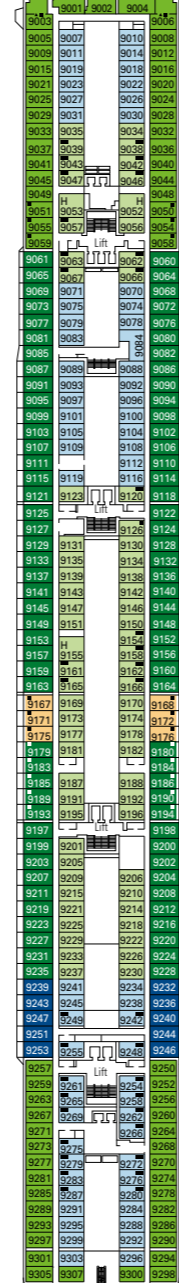

MSC Opera

Use the deck plans to select your ideal cabin.
Choose the deck you wish then use the colours to identify the category of accommodation you desire.

Cabins **1075** | Guests **2679**

Cabin Categories and Experiences.

* The ship offers many family cabins which are the combination of 2 connected cabins.
Please contact your travel agent for all the available options.
All cabins have one double bed convertible to two single beds, except in cabins for guests with disabilities or reduced mobility (H).
3rd and 4th beds available in all categories except for Outside with Partial View Bella and Balcony Bella.

DECK 13
MINIGOLF

DECK 12
LA BOHEME

DECK 11
TOSCA

DECK 10
TURANDOT

DECK 9
NORMA

DECK 8
LA TRAVIATA

DECK 7
RIGOLETTO

DECK 6
OTELLO

DECK 5
AIDA

*Data and descriptions are subject to change and will be verified at the time of booking.