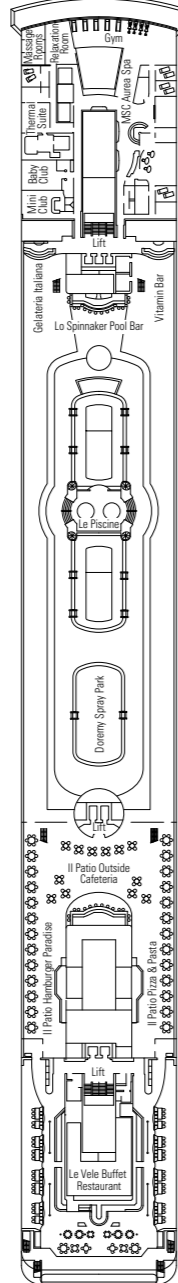

MSC Opera

Use the deck plans to select your ideal cabin.
Choose the deck you wish then use the colours to identify the category of accommodation you desire.

Cabins **1075** | Guests **2679**

Cabin Categories and Experiences.

BELLA EXPERIENCE

- Interior
- Outside with Partial View
- Balcony

FANTASTICA EXPERIENCE

- Interior
- Ocean View
- Balcony
- Family Cabins*

AUREA EXPERIENCE

- Balcony
- Suite

LEGEND

- ▲ Sofa bed
- ◆ Double sofa bed
- 3rd bed is a pullman bed
- 3rd and 4th beds are pullman beds
- ↔ Connecting Cabins
- H Cabins for guests with disabilities or reduced mobility
- Cabins with partial view

* The ship offers many family cabins which are the combination of 2 connected cabins.
Please contact your travel agent for all the available options.
All cabins have one double bed convertible to two single beds, except in cabins for guests with disabilities or reduced mobility (H).
3rd and 4th beds available in all categories except for Outside with Partial View Bella and Balcony Bella.

DECK 13
MINIGOLF

DECK 12
LA BOHEME

DECK 11
TOSCA

DECK 10
TURANDOT

DECK 9
NORMA

DECK 8
LA TRAVIATA

DECK 7
RIGOLETTO

DECK 6
OTELLO