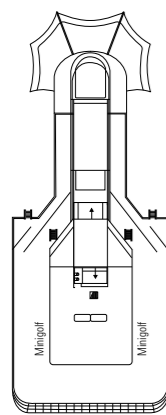

MSC Opera

Use the deck plans to select your ideal cabin.
Choose the deck you wish then use the colours to identify the category of accommodation you desire.

Cabins **1075** | Guests **2679**

Cabin Categories and Experiences.

BELLA EXPERIENCE

- Interior
- Outside with Partial View
- Balcony

FANTASTICA EXPERIENCE

- Interior
- Ocean View
- Balcony
- Family Cabins*

AUREA EXPERIENCE

- Balcony
- Suite

LEGEND

- ▲ Sofa bed
- ◆ Double sofa bed
- 3rd bed is a pullman bed
- 3rd and 4th beds are pullman beds
- ↔ Connecting Cabins
- H Cabins for guests with disabilities or reduced mobility
- Cabins with partial view

* The ship offers many family cabins which are the combination of 2 connected cabins.
Please contact your travel agent for all the available options.
All cabins have one double bed convertible to two single beds, except in cabins for guests with disabilities or reduced mobility (H).
3rd and 4th beds available in all categories except for Outside with Partial View Bella and Balcony Bella.