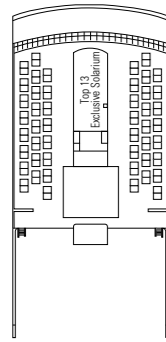

MSC Opera

Use the deck plans to select your ideal cabin.
Choose the deck you wish then use the colours to identify the category of accommodation you desire.

Cabins **1075** | Guests **2679**

Cabin Categories and Experiences.

BELLA EXPERIENCE

- Interior
- Outside with Partial View
- Balcony

FANTASTICA EXPERIENCE

- Interior
- Ocean View
- Balcony
- Family Cabins*

AUREA EXPERIENCE

- Balcony
- Suite

LEGEND

- ▲ Sofa bed
- ◆ Double sofa bed
- 3rd bed is a pullman bed
- 3rd and 4th beds are pullman beds
- ↔ Connecting Cabins
- H Cabins for guests with disabilities or reduced mobility
- Cabins with partial view

* The ship offers many family cabins which are the combination of 2 connected cabins.
Please contact your travel agent for all the available options.
All cabins have one double bed convertible to two single beds, except in cabins for guests with disabilities or reduced mobility (H).
3rd and 4th beds available in all categories except for Outside with Partial View Bella and Balcony Bella.