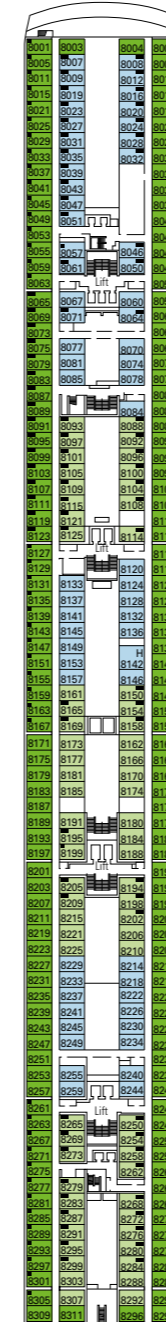

MSC Opera

Use the deck plans to select your ideal cabin.
Choose the deck you wish then use the colours to identify the category of accommodation you desire.

Cabins **1075** | Guests **2679**

Cabin Categories and Experiences.

* The ship offers many family cabins which are the combination of 2 connected cabins.
Please contact your travel agent for all the available options.
All cabins have one double bed convertible to two single beds, except in cabins for guests with disabilities or reduced mobility (H).
3rd and 4th beds available in all categories except for Outside with Partial View Bella and Balcony Bella.

DECK 13
MINIGOLF

DECK 12
LA BOHEME

DECK 11
TOSCA

DECK 10
TURANDOT

DECK 9
NORMA

DECK 8
LA TRAVIATA

DECK 7
RIGOLETTO

DECK 6
OTELLO

DECK 5
AIDA

*Data and descriptions are subject to change and will be verified at the time of booking.