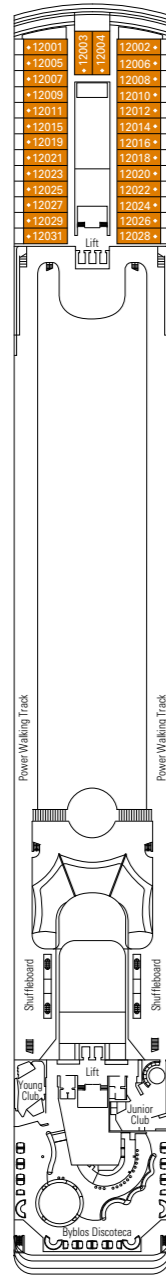

MSC Opera

Use the deck plans to select your ideal cabin.
Choose the deck you wish then use the colours to identify the category of accommodation you desire.

Cabins **1075** | Guests **2679**

Cabin Categories and Experiences.

BELLA EXPERIENCE

- Interior
- Outside with Partial View
- Balcony

FANTASTICA EXPERIENCE

- Interior
- Ocean View
- Balcony
- Family Cabins*

AUREA EXPERIENCE

- Balcony
- Suite

LEGEND

- ▲ Sofa bed
- ◆ Double sofa bed
- 3rd bed is a pullman bed
- 3rd and 4th beds are pullman beds
- ↔ Connecting Cabins
- H Cabins for guests with disabilities or reduced mobility
- Cabins with partial view

* The ship offers many family cabins which are the combination of 2 connected cabins.
Please contact your travel agent for all the available options.
All cabins have one double bed convertible to two single beds, except in cabins for guests with disabilities or reduced mobility (H).
3rd and 4th beds available in all categories except for Outside with Partial View Bella and Balcony Bella.

DECK 13
MINIGOLF

DECK 12
LA BOHEME

DECK 11
TOSCA

DECK 10
TURANDOT

DECK 9
NORMA

DECK 8
LA TRAVIATA

DECK 7
RIGOLETTO

DECK 6
OTELLO