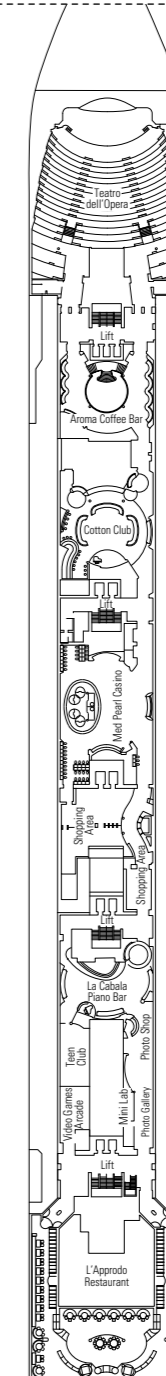

MSC Opera

Use the deck plans to select your ideal cabin.
Choose the deck you wish then use the colours to identify the category of accommodation you desire.

Cabins **1075** | Guests **2679**

Cabin Categories and Experiences.

* The ship offers many family cabins which are the combination of 2 connected cabins.
Please contact your travel agent for all the available options.
All cabins have one double bed convertible to two single beds, except in cabins for guests with disabilities or reduced mobility (H).
3rd and 4th beds available in all categories except for Outside with Partial View Bella and Balcony Bella.

DECK 13
MINIGOLF

DECK 12
LA BOHEME

DECK 11
TOSCA

DECK 10
TURANDOT

DECK 9
NORMA

DECK 8
LA TRAVIATA

DECK 7
RIGOLETTO

DECK 6
OTELLO

DECK 5
AIDA

*Data and descriptions are subject to change and will be verified at the time of booking.