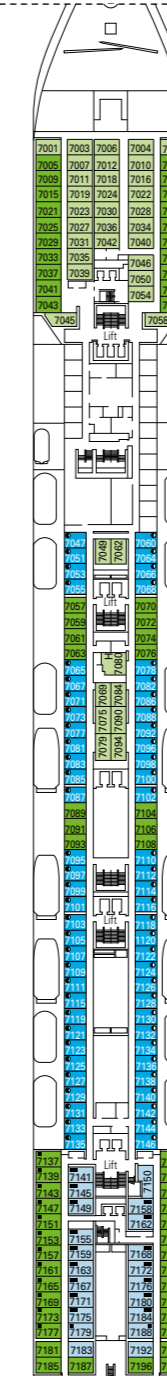

MSC Opera

Use the deck plans to select your ideal cabin.
Choose the deck you wish then use the colours to identify the category of accommodation you desire.

Cabins **1075** | Guests **2679**

Cabin Categories and Experiences.

* The ship offers many family cabins which are the combination of 2 connected cabins.
Please contact your travel agent for all the available options.
All cabins have one double bed convertible to two single beds, except in cabins for guests with disabilities or reduced mobility (H).
3rd and 4th beds available in all categories except for Outside with Partial View Bella and Balcony Bella.

DECK 13
MINIGOLF

DECK 12
LA BOHEME

DECK 11
TOSCA

DECK 10
TURANDOT

DECK 9
NORMA

DECK 8
LA TRAVIATA

DECK 7
RIGOLETTO

DECK 6
OTELLO

DECK 5
AIDA

*Data and descriptions are subject to change and will be verified at the time of booking.