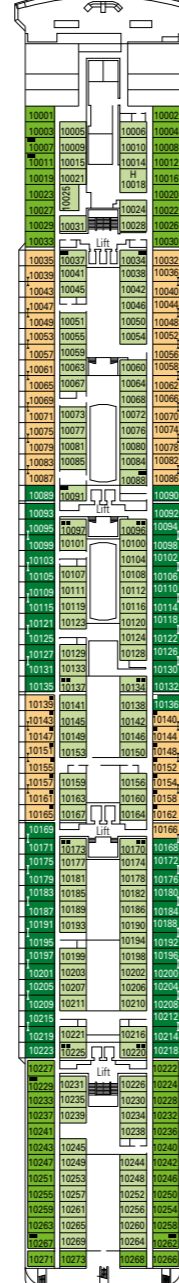

MSC Opera

Use the deck plans to select your ideal cabin.
Choose the deck you wish then use the colours to identify the category of accommodation you desire.

Cabins **1075** | Guests **2679**

Cabin Categories and Experiences.

BELLA EXPERIENCE

- Interior
- Outside with Partial View
- Balcony

FANTASTICA EXPERIENCE

- Interior
- Ocean View
- Balcony
- Family Cabins*

AUREA EXPERIENCE

- Balcony
- Suite

LEGEND

- ▲ Sofa bed
- ◆ Double sofa bed
- 3rd bed is a pullman bed
- 3rd and 4th beds are pullman beds
- ↔ Connecting Cabins
- H Cabins for guests with disabilities or reduced mobility
- Cabins with partial view

* The ship offers many family cabins which are the combination of 2 connected cabins.
Please contact your travel agent for all the available options.
All cabins have one double bed convertible to two single beds, except in cabins for guests with disabilities or reduced mobility (H).
3rd and 4th beds available in all categories except for Outside with Partial View Bella and Balcony Bella.

DECK 13
MINIGOLF

DECK 12
LA BOHEME

DECK 11
TOSCA

DECK 10
TURANDOT

DECK 9
NORMA

DECK 8
LA TRAVIATA

DECK 7
RIGOLETTO

DECK 6
OTELLO