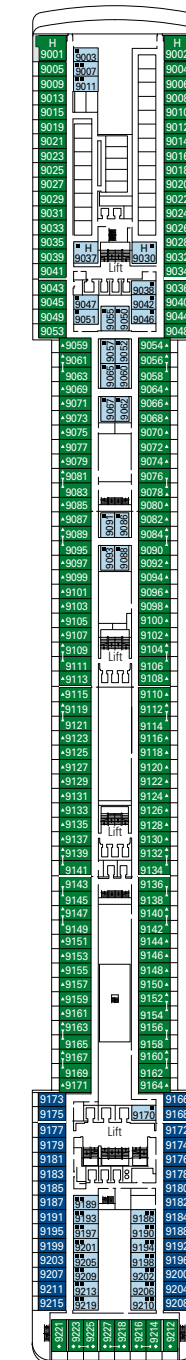

MSC Poesia

Use the deck plans to select your ideal cabin.
Choose the deck you wish then use the colours to identify the category of accommodation you desire.

Cabins 1275 | Guests 3223

Cabin Categories and Experiences.

BELLA EXPERIENCE

- Interior
- Outside with Partial View
- Balcony

FANTASTICA EXPERIENCE

- Interior
- Ocean View
- Balcony
- Family Cabins*

AUREA EXPERIENCE

- Balcony
- Suite

LEGEND

- ▲ Sofa bed
- ◆ Double sofa bed
- 3rd bed is a pullman bed
- 3rd and 4th beds are pullman beds
- ↔ Connecting Cabins
- H Cabins for guests with disabilities or reduced mobility
- Cabins with partial view
- Balcony with metal balustrade
- Balcony with half glass half metal balustrade

- *The ship offers many family cabins which are the combination of 2 connected cabins. Please contact your travel agent for all the available options.
- All cabins have one double bed convertible to two single beds except in cabins for guests with disabilities or reduced mobility (H), this does not apply to cabin 15025.
- 3rd bed available in all categories.
- 4th bed available in all categories except for Suite Aurea.

DECK 15
ALFIERI

DECK 14
PASCOLI

DECK 12
LEOPARDI

DECK 11
D'ANNUNZIO

DECK 10
CARDUCCI

DECK 9
UNGARETTI

DECK 8
TASSO

DECK 5
PETRARCA