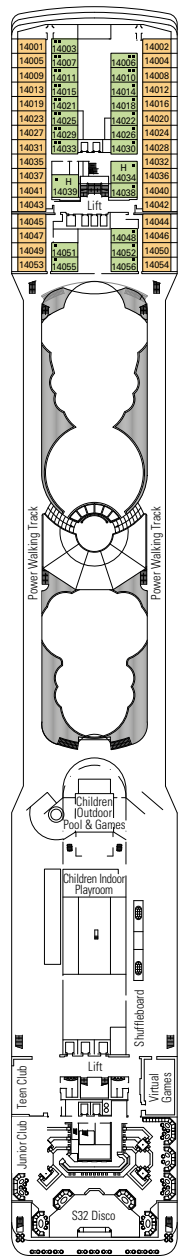

MSC Poesia

Use the deck plans to select your ideal cabin.
Choose the deck you wish then use the colours to identify the category of accommodation you desire.

Cabins 1275 | Guests 3223

Cabin Categories and Experiences.

BELLA EXPERIENCE

- Interior
- Outside with Partial View
- Balcony

FANTASTICA EXPERIENCE

- Interior
- Ocean View
- Balcony
- Family Cabins*

AUREA EXPERIENCE

- Balcony
- Suite

LEGEND

- ▲ Sofa bed
- ◆ Double sofa bed
- 3rd bed is a pullman bed
- 3rd and 4th beds are pullman beds
- ↔ Connecting Cabins
- H Cabins for guests with disabilities or reduced mobility
- Cabins with partial view
- Balcony with metal balustrade
- Balcony with half glass half metal balustrade

- *The ship offers many family cabins which are the combination of 2 connected cabins. Please contact your travel agent for all the available options.
- All cabins have one double bed convertible to two single beds except in cabins for guests with disabilities or reduced mobility (H), this does not apply to cabin 15025.
- 3rd bed available in all categories.
- 4th bed available in all categories except for Suite Aurea.

DECK 15
ALFIERI

DECK 14
PASCOLI

DECK 12
LEOPARDI

DECK 11
D'ANNUNZIO

DECK 10
CARDUCCI

DECK 9
UNGARETTI

DECK 8
TASSO

DECK 5
PETRARCA