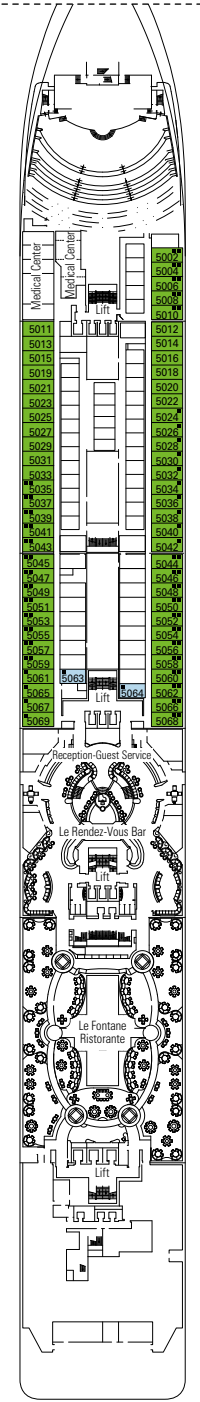

MSC Poesia

Use the deck plans to select your ideal cabin.
Choose the deck you wish then use the colours to identify the category of accommodation you desire.

Cabins 1275 | Guests 3223

Cabin Categories and Experiences.

BELLA EXPERIENCE

- Interior
- Outside with Partial View
- Balcony

FANTASTICA EXPERIENCE

- Interior
- Ocean View
- Balcony
- Family Cabins*

AUREA EXPERIENCE

- Balcony
- Suite

LEGEND

- ▲ Sofa bed
- ◆ Double sofa bed
- 3rd bed is a pullman bed
- 3rd and 4th beds are pullman beds
- ↔ Connecting Cabins
- H Cabins for guests with disabilities or reduced mobility
- Cabins with partial view
- Balcony with metal balustrade
- Balcony with half glass half metal balustrade

- *The ship offers many family cabins which are the combination of 2 connected cabins. Please contact your travel agent for all the available options.
- All cabins have one double bed convertible to two single beds except in cabins for guests with disabilities or reduced mobility (H), this does not apply to cabin 15025.
- 3rd bed available in all categories.
- 4th bed available in all categories except for Suite Aurea.

DECK 15
ALFIERI

DECK 14
PASCOLI

DECK 12
LEOPARDI

DECK 11
D'ANNUNZIO

DECK 10
CARDUCCI

DECK 9
UNGARETTI

DECK 8
TASSO

DECK 5
PETRARCA