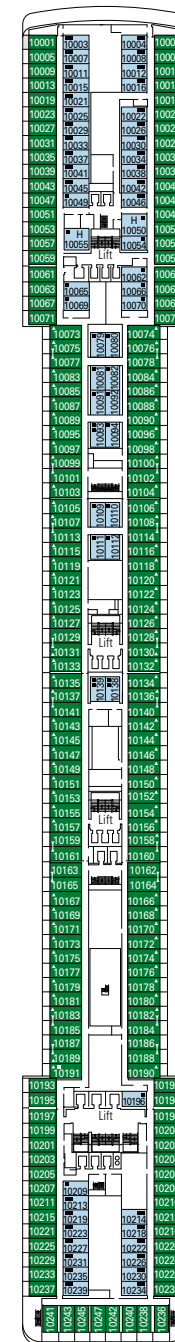

MSC Poesia

Use the deck plans to select your ideal cabin.
Choose the deck you wish then use the colours to identify the category of accommodation you desire.

Cabins 1275 | Guests 3223

Cabin Categories and Experiences.

BELLA EXPERIENCE

- Interior
- Outside with Partial View
- Balcony

FANTASTICA EXPERIENCE

- Interior
- Ocean View
- Balcony
- Family Cabins*

AUREA EXPERIENCE

- Balcony
- Suite

LEGEND

- ▲ Sofa bed
- ◆ Double sofa bed
- 3rd bed is a pullman bed
- 3rd and 4th beds are pullman beds
- ↔ Connecting Cabins
- H Cabins for guests with disabilities or reduced mobility
- Cabins with partial view
- Balcony with metal balustrade
- Balcony with half glass half metal balustrade

- *The ship offers many family cabins which are the combination of 2 connected cabins. Please contact your travel agent for all the available options.
- All cabins have one double bed convertible to two single beds except in cabins for guests with disabilities or reduced mobility (H), this does not apply to cabin 15025.
- 3rd bed available in all categories.
- 4th bed available in all categories except for Suite Aurea.

DECK 15
ALFIERI

DECK 14
PASCOLI

DECK 12
LEOPARDI

DECK 11
D'ANNUNZIO

DECK 10
CARDUCCI

DECK 9
UNGARETTI

DECK 8
TASSO

DECK 5
PETRARCA