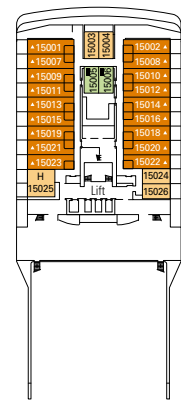

BELLA EXPERIENCE

- Interior
- Outside with Partial View
- Balcony

FANTASTICA EXPERIENCE

- Interior
- Ocean View
- Balcony
- Family Cabins*

AUREA EXPERIENCE

- Balcony
- Suite

LEGEND

- ▲ Sofa bed
- ◆ Double sofa bed
- 3rd bed is a pullman bed
- 3rd and 4th beds are pullman beds
- ↔ Connecting Cabins
- H Cabins for guests with disabilities or reduced mobility
- Cabins with partial view
- Balcony with metal balustrade
- Balcony with half glass half metal balustrade

- *The ship offers many family cabins which are the combination of 2 connected cabins. Please contact your travel agent for all the available options.
- All cabins have one double bed convertible to two single beds except in cabins for guests with disabilities or reduced mobility (H), this does not apply to cabin 15025.
- 3rd bed available in all categories.
- 4th bed available in all categories except for Suite Aurea.