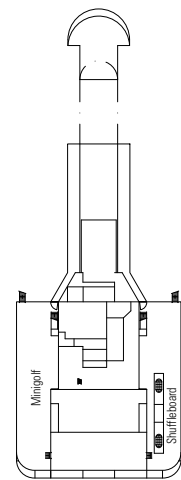

DECK 15
ALFIERI