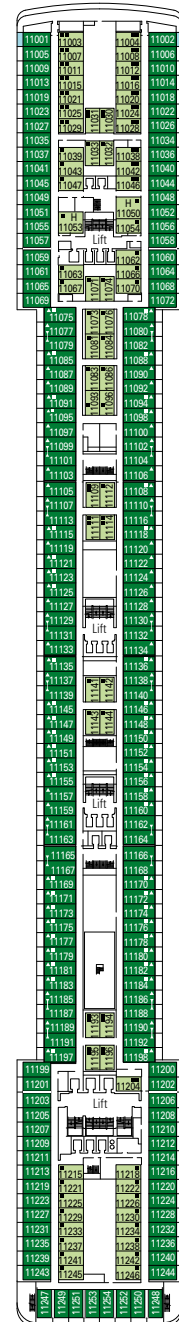

MSC Poesia

Use the deck plans to select your ideal cabin.
Choose the deck you wish then use the colours to identify the category of accommodation you desire.

Cabins 1275 | Guests 3223

Cabin Categories and Experiences.

BELLA EXPERIENCE

- Interior
- Outside with Partial View
- Balcony

FANTASTICA EXPERIENCE

- Interior
- Ocean View
- Balcony
- Family Cabins*

AUREA EXPERIENCE

- Balcony
- Suite

LEGEND

- ▲ Sofa bed
- ◆ Double sofa bed
- 3rd bed is a pullman bed
- 3rd and 4th beds are pullman beds
- ↔ Connecting Cabins
- H Cabins for guests with disabilities or reduced mobility
- Cabins with partial view
- Balcony with metal balustrade
- Balcony with half glass half metal balustrade

- *The ship offers many family cabins which are the combination of 2 connected cabins. Please contact your travel agent for all the available options.
- All cabins have one double bed convertible to two single beds except in cabins for guests with disabilities or reduced mobility (H), this does not apply to cabin 15025.
- 3rd bed available in all categories.
- 4th bed available in all categories except for Suite Aurea.

DECK 15
ALFIERI

DECK 14
PASCOLI

DECK 12
LEOPARDI

DECK 11
D'ANNUNZIO

DECK 10
CARDUCCI

DECK 9
UNGARETTI

DECK 8
TASSO

DECK 5
PETRARCA