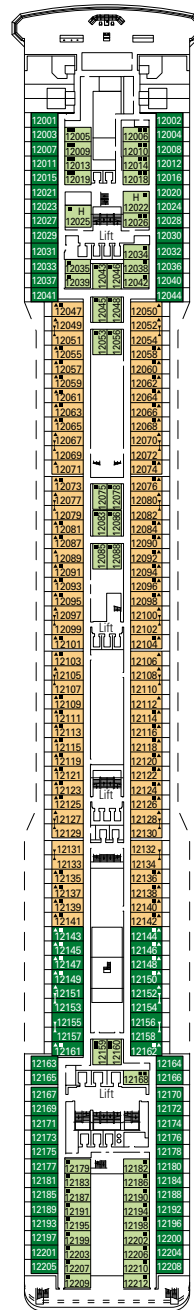

MSC Poesia

Use the deck plans to select your ideal cabin.
Choose the deck you wish then use the colours to identify the category of accommodation you desire.

Cabins 1275 | Guests 3223

Cabin Categories and Experiences.

BELLA EXPERIENCE

- Interior
- Outside with Partial View
- Balcony

FANTASTICA EXPERIENCE

- Interior
- Ocean View
- Balcony
- Family Cabins*

AUREA EXPERIENCE

- Balcony
- Suite

LEGEND

- ▲ Sofa bed
- ◆ Double sofa bed
- 3rd bed is a pullman bed
- 3rd and 4th beds are pullman beds
- ↔ Connecting Cabins
- H Cabins for guests with disabilities or reduced mobility
- Cabins with partial view
- Balcony with metal balustrade
- Balcony with half glass half metal balustrade

- *The ship offers many family cabins which are the combination of 2 connected cabins. Please contact your travel agent for all the available options.
- All cabins have one double bed convertible to two single beds except in cabins for guests with disabilities or reduced mobility (H), this does not apply to cabin 15025.
- 3rd bed available in all categories.
- 4th bed available in all categories except for Suite Aurea.

DECK 15
ALFIERI

DECK 14
PASCOLI

DECK 12
LEOPARDI

DECK 11
D'ANNUNZIO

DECK 10
CARDUCCI

DECK 9
UNGARETTI

DECK 8
TASSO

DECK 5
PETRARCA