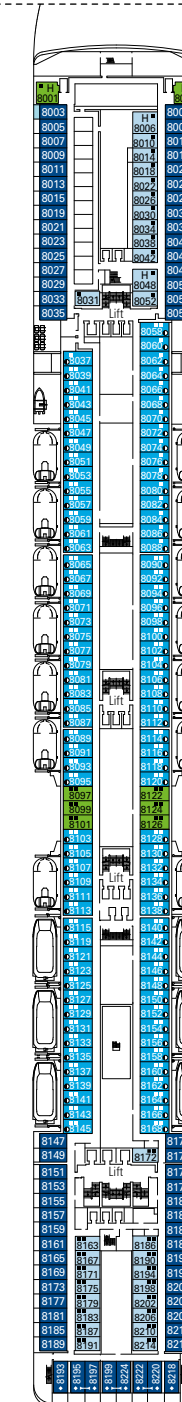

MSC Poesia

Use the deck plans to select your ideal cabin.
Choose the deck you wish then use the colours to identify the category of accommodation you desire.

Cabins 1275 | Guests 3223

Cabin Categories and Experiences.

BELLA EXPERIENCE

- Interior
- Outside with Partial View
- Balcony

FANTASTICA EXPERIENCE

- Interior
- Ocean View
- Balcony
- Family Cabins*

AUREA EXPERIENCE

- Balcony
- Suite

LEGEND

- ▲ Sofa bed
- ◆ Double sofa bed
- 3rd bed is a pullman bed
- 3rd and 4th beds are pullman beds
- ↔ Connecting Cabins
- H Cabins for guests with disabilities or reduced mobility
- Cabins with partial view
- Balcony with metal balustrade
- Balcony with half glass half metal balustrade

- *The ship offers many family cabins which are the combination of 2 connected cabins. Please contact your travel agent for all the available options.
- All cabins have one double bed convertible to two single beds except in cabins for guests with disabilities or reduced mobility (H), this does not apply to cabin 15025.
- 3rd bed available in all categories.
- 4th bed available in all categories except for Suite Aurea.

DECK 15
ALFIERI

DECK 14
PASCOLI

DECK 12
LEOPARDI

DECK 11
D'ANNUNZIO

DECK 10
CARDUCCI

DECK 9
UNGARETTI

DECK 8
TASSO

DECK 5
PETRARCA