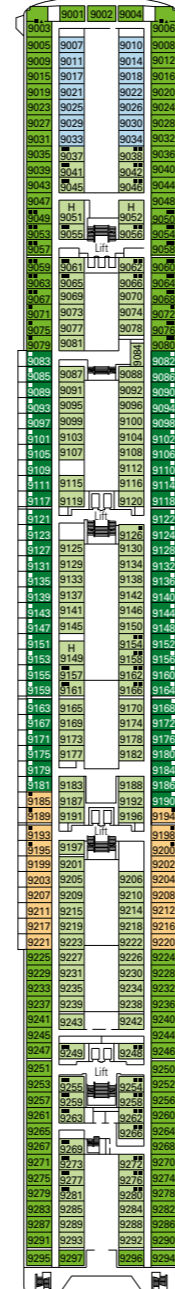

# MSC Sinfonia

Use the deck plans to select your ideal cabin.  
Choose the deck you wish then use the colours to identify the category of accommodation you desire.

Cabins **980** | Guests **2679**

### LEGEND

- ▲ Sofa bed
- 3<sup>rd</sup> bed is a pullman bed
- 3<sup>rd</sup> and 4<sup>th</sup> beds are pullman beds
- ↔ Connecting Cabins
- H Cabins for guests with disabilities or reduced mobility
- Cabins with partial view

DECK 13  
SCHUBERT

DECK 12  
BIZET

DECK 11  
DEBUSSY

DECK 10  
SIBELIUS

DECK 9  
TCHAIKOVSKI

DECK 8  
BACH

DECK 7  
BRAHMS

DECK 6  
MOZART

DECK 5  
BEETHOVEN

\*Data and descriptions are subject to change and will be verified at the time of booking.