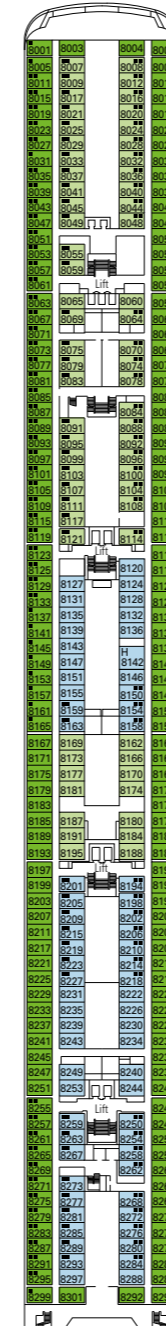

# MSC Sinfonia

Use the deck plans to select your ideal cabin.  
Choose the deck you wish then use the colours to identify the category of accommodation you desire.

Cabins **980** | Guests **2679**

- All cabins have one double bed convertible to two single beds, except in cabins for guests with disabilities or reduced mobility (H).
- 3<sup>rd</sup> bed available in all categories except for Outside with Partial View Bella.
- 4<sup>th</sup> bed available in all categories except for Outside with Partial View Bella, Balcony Aurea and Suite Aurea.

DECK 13  
SCHUBERT

DECK 12  
BIZET

DECK 11  
DEBUSSY

DECK 10  
SIBELIUS

DECK 9  
TCHAIKOVSKI

DECK 8  
BACH

DECK 7  
BRAHMS

DECK 6  
MOZART

DECK 5  
BEETHOVEN

\*Data and descriptions are subject to change and will be verified at the time of booking.