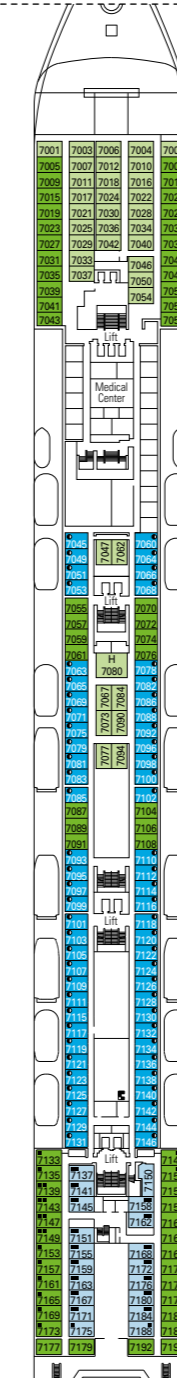

# MSC Sinfonia

Use the deck plans to select your ideal cabin.  
Choose the deck you wish then use the colours to identify the category of accommodation you desire.

Cabins **980** | Guests **2679**

- All cabins have one double bed convertible to two single beds, except in cabins for guests with disabilities or reduced mobility (H).
- 3<sup>rd</sup> bed available in all categories except for Outside with Partial View Bella.
- 4<sup>th</sup> bed available in all categories except for Outside with Partial View Bella, Balcony Aurea and Suite Aurea.

DECK 13  
SCHUBERT

DECK 12  
BIZET

DECK 11  
DEBUSSY

DECK 10  
SIBELIUS

DECK 9  
TCHAIKOVSKI

DECK 8  
BACH

DECK 7  
BRAHMS

DECK 6  
MOZART

DECK 5  
BEETHOVEN

\*Data and descriptions are subject to change and will be verified at the time of booking.