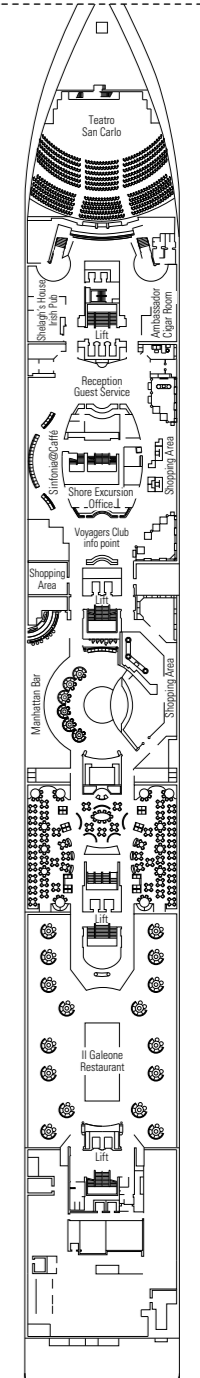

# MSC Sinfonia

Use the deck plans to select your ideal cabin.  
Choose the deck you wish then use the colours to identify the category of accommodation you desire.

Cabins **980** | Guests **2679**

### LEGEND

- ▲ Sofa bed
- 3<sup>rd</sup> bed is a pullman bed
- 3<sup>rd</sup> and 4<sup>th</sup> beds are pullman beds
- ↔ Connecting Cabins
- H Cabins for guests with disabilities or reduced mobility
- Cabins with partial view

DECK 13  
SCHUBERT

DECK 12  
BIZET

DECK 11  
DEBUSSY

DECK 10  
SIBELIUS

DECK 9  
TCHAIKOVSKI

DECK 8  
BACH

DECK 7  
BRAHMS

DECK 6  
MOZART

DECK 5  
BEETHOVEN

\*Data and descriptions are subject to change and will be verified at the time of booking.