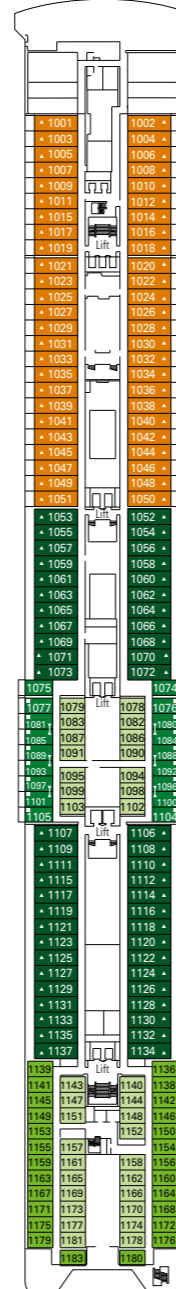

# MSC Sinfonia

Use the deck plans to select your ideal cabin.  
Choose the deck you wish then use the colours to identify the category of accommodation you desire.

Cabins **980** | Guests **2679**

### LEGEND

- ▲ Sofa bed
- 3<sup>rd</sup> bed is a pullman bed
- 3<sup>rd</sup> and 4<sup>th</sup> beds are pullman beds
- ↔ Connecting Cabins
- H Cabins for guests with disabilities or reduced mobility
- Cabins with partial view

- All cabins have one double bed convertible to two single beds, except in cabins for guests with disabilities or reduced mobility (H).
- 3<sup>rd</sup> bed available in all categories except for Outside with Partial View Bella.
- 4<sup>th</sup> bed available in all categories except for Outside with Partial View Bella, Balcony Aurea and Suite Aurea.

DECK 13  
SCHUBERT

DECK 12  
BIZET

DECK 11  
DEBUSSY

DECK 10  
SIBELIUS

DECK 9  
TCHAIKOVSKI

DECK 8  
BACH

DECK 7  
BRAHMS

DECK 6  
MOZART