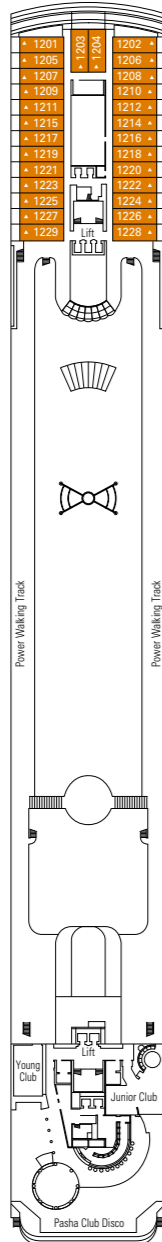

MSC Sinfonia

Use the deck plans to select your ideal cabin.
Choose the deck you wish then use the colours to identify the category of accommodation you desire.

Cabins **980** | Guests **2679**

Cabin Categories and Experiences.

BELLA EXPERIENCE

- > Interior
- > Outside with Partial View

FANTASTICA EXPERIENCE

- > Interior
- > Ocean View
- > Balcony
- > Suite

AUREA EXPERIENCE

- > Balcony
- > Suite

LEGEND

- ▲ Sofa bed
- 3rd bed is a pullman bed
- 3rd and 4th beds are pullman beds
- ↔ Connecting Cabins
- H Cabins for guests with disabilities or reduced mobility
- Cabins with partial view

- All cabins have one double bed convertible to two single beds, except in cabins for guests with disabilities or reduced mobility (H).
- 3rd bed available in all categories except for Outside with Partial View Bella.
- 4th bed available in all categories except for Outside with Partial View Bella, Balcony Aurea and Suite Aurea.

DECK 13
SCHUBERT

DECK 12
BIZET