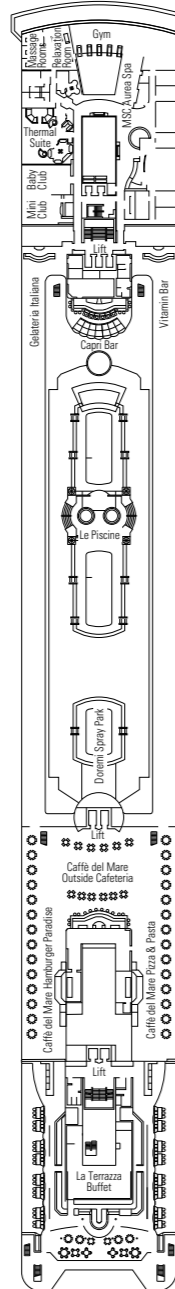

# MSC Sinfonia

Use the deck plans to select your ideal cabin.  
Choose the deck you wish then use the colours to identify the category of accommodation you desire.

Cabins **980** | Guests **2679**

### LEGEND

- ▲ Sofa bed
- 3<sup>rd</sup> bed is a pullman bed
- 3<sup>rd</sup> and 4<sup>th</sup> beds are pullman beds
- ↔ Connecting Cabins
- H Cabins for guests with disabilities or reduced mobility
- Cabins with partial view

- All cabins have one double bed convertible to two single beds, except in cabins for guests with disabilities or reduced mobility (H).
- 3<sup>rd</sup> bed available in all categories except for Outside with Partial View Bella.
- 4<sup>th</sup> bed available in all categories except for Outside with Partial View Bella, Balcony Aurea and Suite Aurea.

DECK 13  
SCHUBERT

DECK 12  
BIZET

DECK 11  
DEBUSSY

DECK 10  
SIBELIUS

DECK 9  
TCHAIKOVSKI

DECK 8  
BACH

DECK 7  
BRAHMS

DECK 6  
MOZART