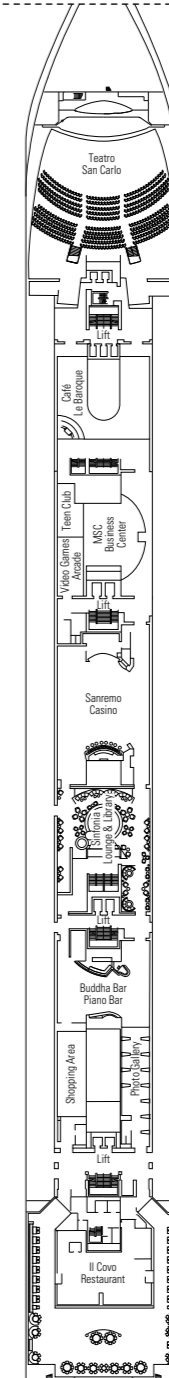

# MSC Sinfonia

Use the deck plans to select your ideal cabin.  
Choose the deck you wish then use the colours to identify the category of accommodation you desire.

Cabins **980** | Guests **2679**

### LEGEND

- ▲ Sofa bed
- 3<sup>rd</sup> bed is a pullman bed
- 3<sup>rd</sup> and 4<sup>th</sup> beds are pullman beds
- ↔ Connecting Cabins
- H Cabins for guests with disabilities or reduced mobility
- Cabins with partial view

DECK 13  
SCHUBERT

DECK 12  
BIZET

DECK 11  
DEBUSSY

DECK 10  
SIBELIUS

DECK 9  
TCHAIKOVSKI

DECK 8  
BACH

DECK 7  
BRAHMS

DECK 6  
MOZART

DECK 5  
BEETHOVEN

\*Data and descriptions are subject to change and will be verified at the time of booking.