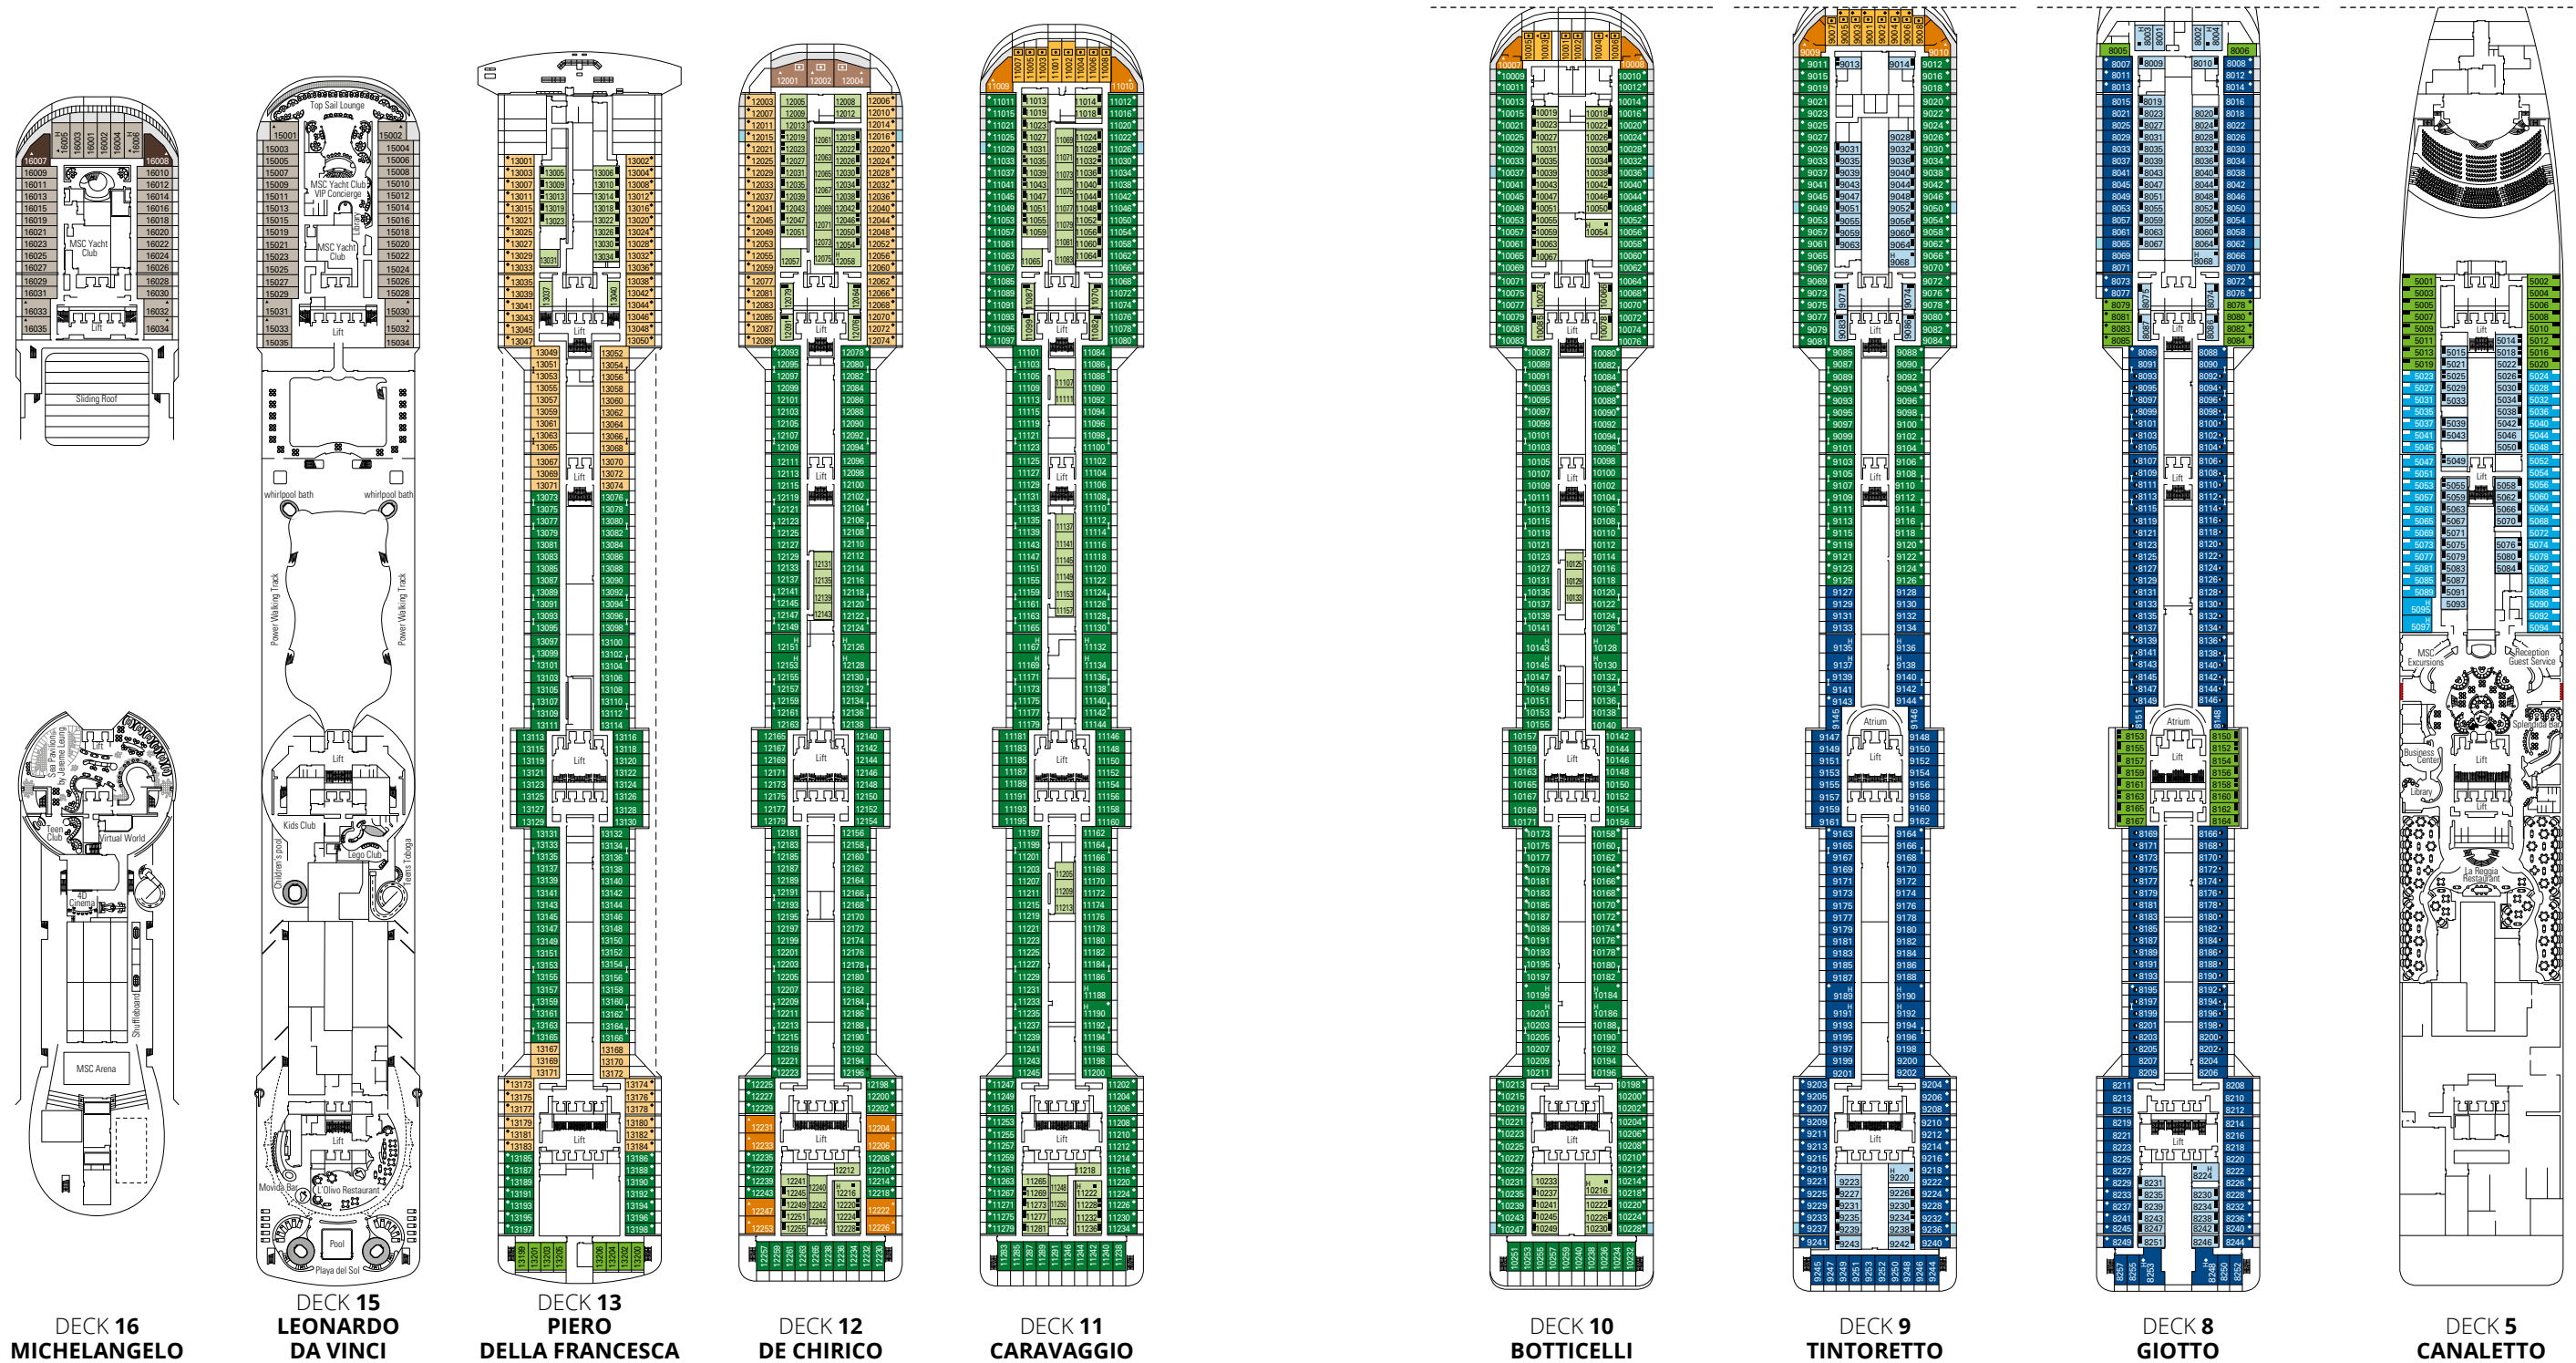

MSC Splendida

Use the deck plans to select your ideal cabin.
Choose the deck you wish then use the colours to identify the category of accommodation you desire.

Cabins 1637 | Guests 4363

Cabin Categories and Experiences.

BELLA EXPERIENCE

- Interior
- Ocean View
- Balcony

FANTASTICA EXPERIENCE

- Interior
- Ocean View
- Balcony
- Family Cabins*

AUREA EXPERIENCE

- Balcony
- Suite*
- Suite

MSC YACHT CLUB

- Deluxe Suite
- Executive & Family Suite*
- Royal Suite

LEGEND

- ▲ Sofa bed
- ◆ Double sofa bed
- 3rd bed is a pullman bed
- 3rd and 4th beds are pullman beds
- ↔ Connecting Cabins
- ◻ Cabins with panoramic sealed window
- H Cabins for guests with disabilities or reduced mobility
- ◐ Cabins with partial view
- Balcony with metal balustrade
- Balcony with half glass half metal balustrade

- *The ship offers many family cabins which are the combination of 2 connected cabins. Please contact your travel agent for all the available options.
- All cabins have one double bed convertible to two single beds.
- 3rd bed available in all categories.
- 4th bed available in all categories except for Aurea Suites and MSC Yacht Club Suites.
- *Sealed panoramic window.